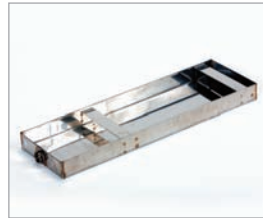

ADP Stainless Steel Drip Pan

- Designed for use with Amerrec AK and 3K series steam generators. When properly installed and connected to an appropriate drain line, the ADP drip pan catches and drains away any water leaks. Features stainless steel construction with welded corners and a 3/4" stainless fitting.