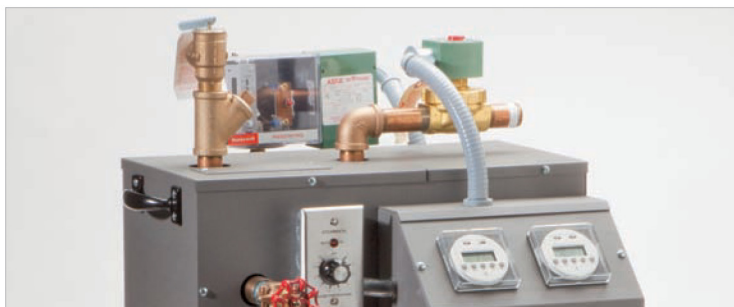

- Powerful dependable steam generation for large commercial spaces
- One or two room operation, each controlled individually by low voltage on/off switches for maximum ease of use
- Low service and maintenance requirements, saving time and other costs
- ASME H-Stamped Low-Pressure Vessel, National Board Registered
- UL Listed

AK SERIES GENERATOR					
Type	Power (kW)	Volts	Phase	Max M³	Size (WxHxL - inch)
AI 12*	12	-	-	15	6-1/4x13x16-1/2
AI 18*	18	-	-	25	6-1/4x13x16-1/2
AI 24*	24	-	-	34	6-1/4x13x16-1/2
AI 30**	30	-	3	42	6-1/4x13x16-1/2
AI 36**	36	-	3	50	6-1/4x13x16-1/2
AI 42**	42	-	3	59	6-1/4x13x16-1/2
AI 48***	48	-	3	68	6-1/4x14x16-1/2

* Available in 208 V and 240 V in 1 phase and 208, 240, 415 and 480 V in 3 phase.

** Available in 208, 240, 415 and 480 V in 3 phase.

*** Available in 240, 415 and 480 V in 3 phase.

It is recommended that one steam head is installed for every 12kW.